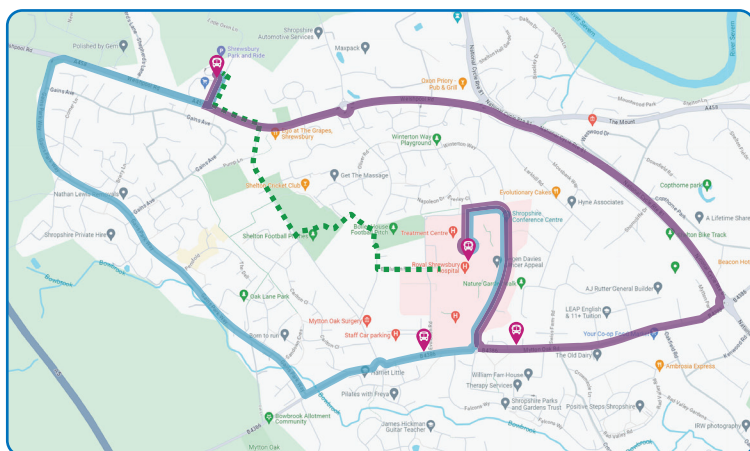

# Free Oxon Park and Ride bus service is now available for RSH staff

Monday to Friday, every 15 minutes from 06.20 to 21.25

Please show staff ID

- Bus Route - Oxon to RSH
- Bus Route - RSH to Oxon
- - - Walking Route
- Bus Stop

## Oxon Park & Ride Site -> Treatment Centre, Royal Shrewsbury Hospital

<b>Oxon P&amp;R</b>	06.20	06.40	07.00	07.15	07.30	07.45	08.00	08.15	08.30	08.45	09.00	09.15
<b>RSH Treatment Centre</b>	06.30	06.50	07.10	07.25	07.40	07.55	08.10	08.25	08.40	08.55	09.10	09.25
<b>Oxon P&amp;R</b>	09.35	09.55	10.15	10.35	10.55	11.15	11.35	11.55	12.15	12.35	12.55	13.15
<b>RSH Treatment Centre</b>	09.45	10.05	10.25	10.45	11.05	11.25	11.45	12.05	12.25	12.45	13.05	13.25
<b>Oxon P&amp;R</b>	13.55	14.15	14.35	14.55	15.15	15.30	15.45	16.00	16.15	16.30	16.45	17.00
<b>RSH Treatment Centre</b>	14.05	14.25	14.45	15.05	15.25	15.40	15.55	16.10	16.25	16.40	16.55	17.10
<b>Oxon P&amp;R</b>	17.15	17.35	17.55	18.15	18.35	18.55	19.15	19.35	19.55	20.15	20.35	20.55
<b>RSH Treatment Centre</b>	17.25	17.45	18.05	18.25	18.45	19.05	19.25	19.45	20.05	20.25	20.45	21.05
<b>Oxon P&amp;R</b>	21.15	...	...	...	...	...	...	...	...	...	...	...
<b>RSH Treatment Centre</b>	21.25	...	...	...	...	...	...	...	...	...	...	...

The site is located behind the Bicton Heath Co-operative. From the Shrewsbury bypass, turn on to the Welshpool Road heading towards Redwoods Hospital, turn left at the junction directly after the traffic lights and continue towards the signposted Park and Ride. The nearest postcode to the Oxon site is SY3 5AD (Bicton Heath Retail Park, Shrewsbury).